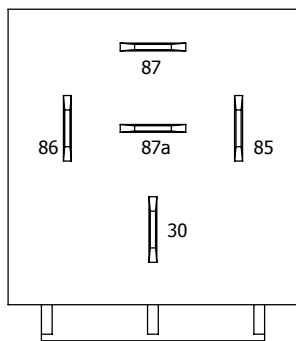

DIMENSIONS All dimensions in inches.

CN0346 RELAY

DETAIL B
SCALE 2 : 1

CN0173 RELAY HARNESS

- 85 - Black 87 - Yellow 30 - Blue
- 86 - White 87a - Red