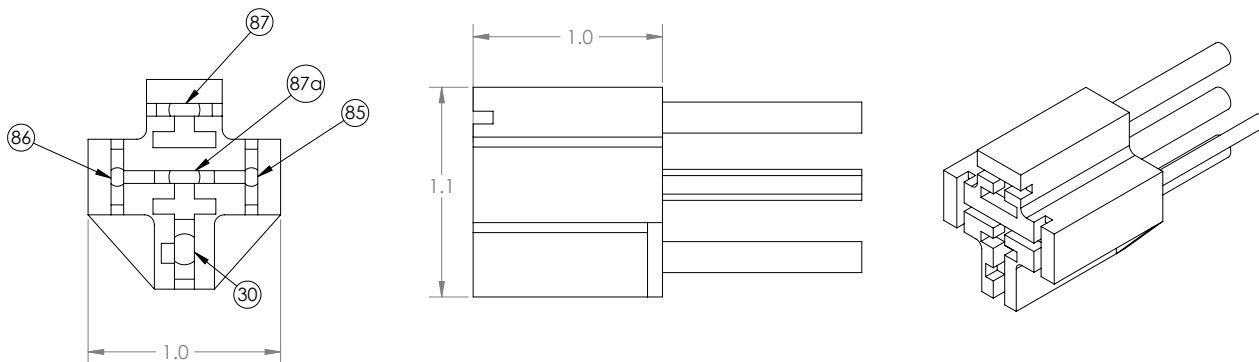

DIMENSIONS All dimensions in inches.

CN0346 RELAY

DETAIL B
SCALE 2 : 1

CN0173 RELAY HARNESS

- 85 - Black 87 - Yellow 30 - Blue
- 86 - White 87a - Red