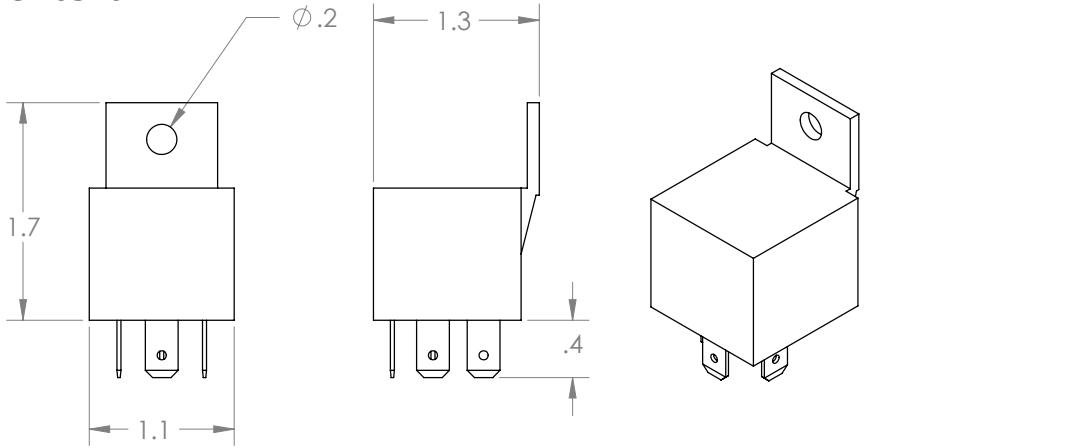

DIMENSIONS All dimensions in inches.

CN0346 RELAY

DETAIL B
SCALE 2 : 1

CN0173 RELAY HARNESS

- 85 - Black 87 - Yellow 30 - Blue
- 86 - White 87a - Red