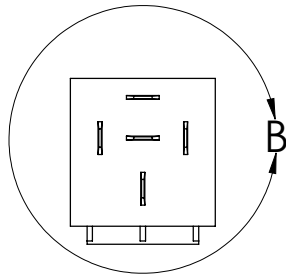

DIMENSIONS All dimensions in inches.

CN0346 RELAY

DETAIL B
SCALE 2 : 1

CN0173 RELAY HARNESS

- 85 - Black 87 - Yellow 30 - Blue
- 86 - White 87a - Red