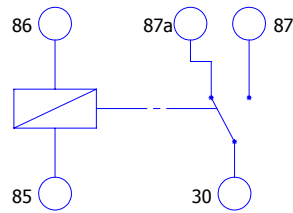

DIMENSIONS All dimensions in inches.

CN0346 RELAY

DETAIL B
SCALE 2 : 1

CN0173 RELAY HARNESS

- 85 - Black 87 - Yellow 30 - Blue
- 86 - White 87a - Red